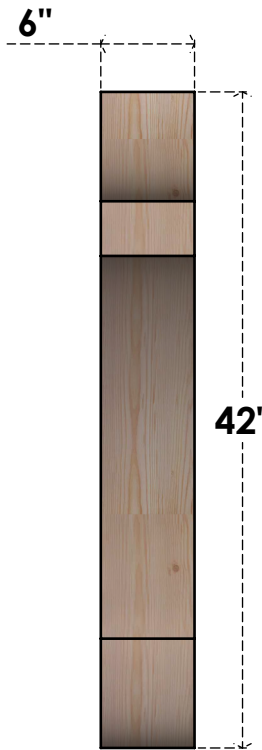

# BRC06X42X42OLY00RDF

6"W X 42"D X 42"H OLYMPIC ROUGH SAWN BRACE, DOUGLAS FIR

**SIDE**

**FRONT**

EKENA MILLWORK  
 2300 WEST MAIN ST.  
 CLARKSVILLE, TX 75426  
 TOLL FREE: 866-607-0453  
 WWW.EKENAMILLWORK.COM

**NOTES**

1. INSTALLATION TO BE COMPLETED IN ACCORDANCE WITH MANUFACTURER'S SPECIFICATIONS.
2. DRAWING MAY NOT BE TO SCALE
3. THIS DRAWING IS INTENDED FOR DESIGN AND PLANNING PURPOSES ONLY.
4. ALL INFORMATION CONTAINED HEREIN WAS CURRENT AT THE TIME OF DEVELOPMENT BUT MUST BE REVIEWED AND APPROVED BY THE PRODUCT MANUFACTURER TO BE CONSIDERED ACCURATE.
5. PRODUCTS ARE NOT KILN DRIED. THIS ITEM IS UNIQUE AND WILL CONTAIN THE NATURAL VARIATIONS THAT THE WOOD SPECIES OFFERS. THIS MAY RESULT IN VARIATIONS UP TO 1/4"