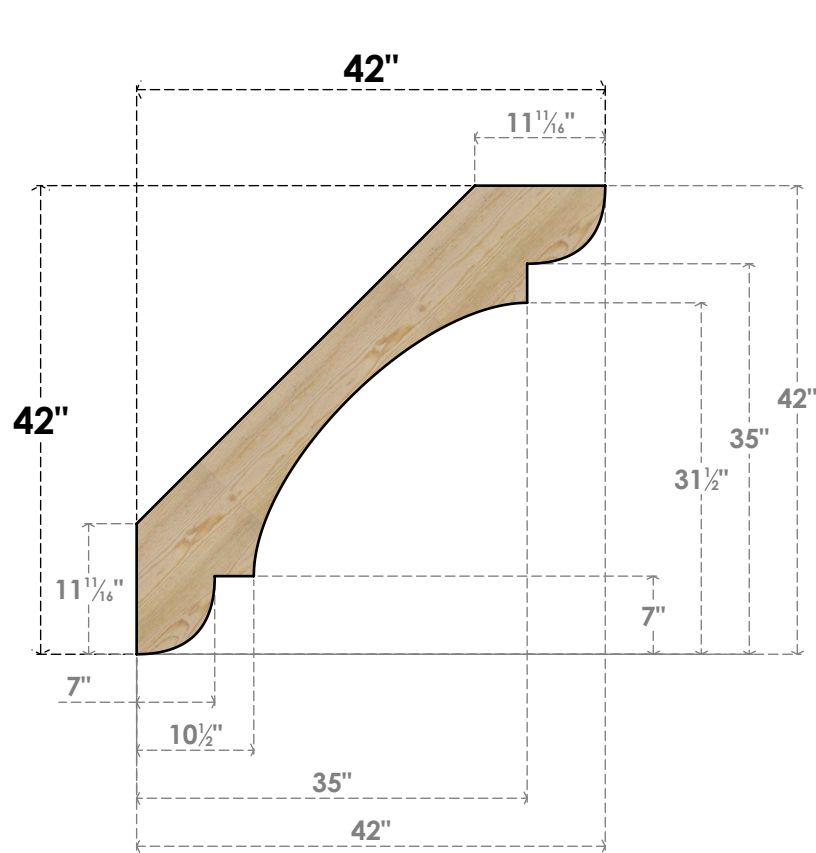

# BRC06X42X42OLY00RDF

6"W X 42"D X 42"H OLYMPIC ROUGH SAWN BRACE, DOUGLAS FIR

**SIDE**

**FRONT**

EKENA MILLWORK  
 2300 WEST MAIN ST.  
 CLARKSVILLE, TX 75426  
 TOLL FREE: 866-607-0453  
 WWW.EKENAMILLWORK.COM

**NOTES**

1. INSTALLATION TO BE COMPLETED IN ACCORDANCE WITH MANUFACTURER'S SPECIFICATIONS.
2. DRAWING MAY NOT BE TO SCALE
3. THIS DRAWING IS INTENDED FOR DESIGN AND PLANNING PURPOSES ONLY.
4. ALL INFORMATION CONTAINED HEREIN WAS CURRENT AT THE TIME OF DEVELOPMENT BUT MUST BE REVIEWED AND APPROVED BY THE PRODUCT MANUFACTURER TO BE CONSIDERED ACCURATE.
5. PRODUCTS ARE NOT KILN DRIED. THIS ITEM IS UNIQUE AND WILL CONTAIN THE NATURAL VARIATIONS THAT THE WOOD SPECIES OFFERS. THIS MAY RESULT IN VARIATIONS UP TO 1/4"